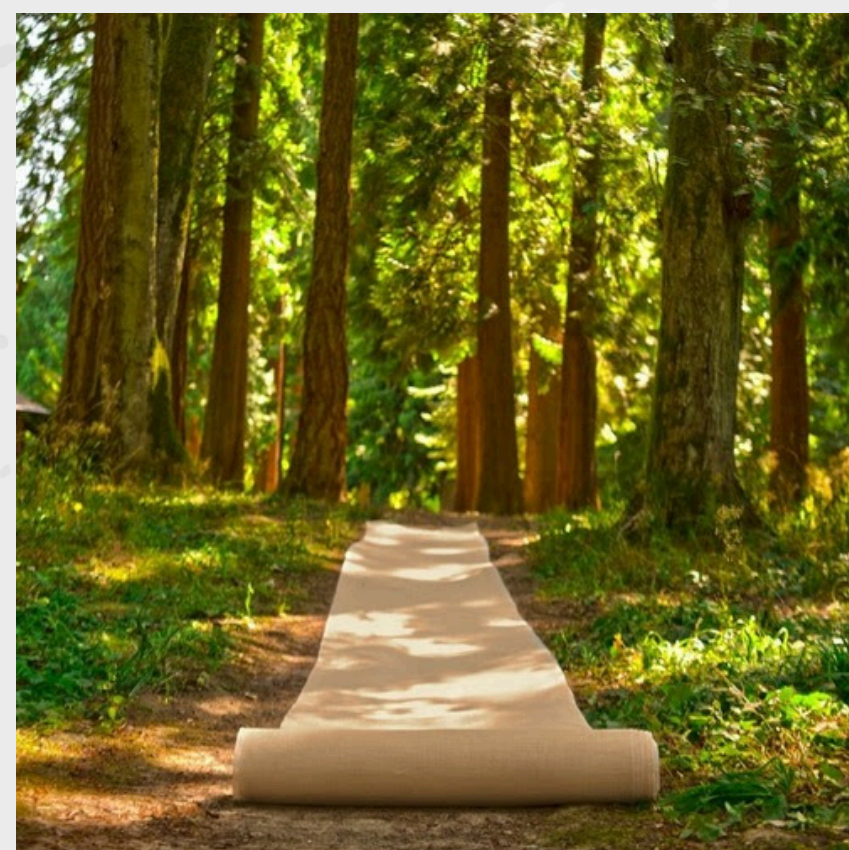

-Wedding add-on-

On-site Wedding Ceremony - \$850

on our riverside terrace

Set Up Includes:

Set 3 rows of white Americana chairs

Neutral colour floor runner

Gold arch for own floral arrangements or decorations

Up to 1 hour timeframe

White Americana Chairs

folded and stored away or used elsewhere, as required after ceremony

Neutral Colour

Floor Runner

1.0mx10m Natural Burlap Aisle Runner / Fabric Roll
folded and stored away after ceremony

Gold Arch

2.2m Circle wedding Arch Gold -
Heavy Duty 2 Row
open base design